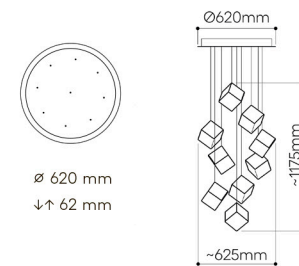

3 pendants

6 pendants

9 pendants

12 pendants

26 pendants

26 pendants
rectangular

chandeliers

Pyrite collection is suitable for bomma constellation. Project your unique vision into space and create your own bomma constellation.