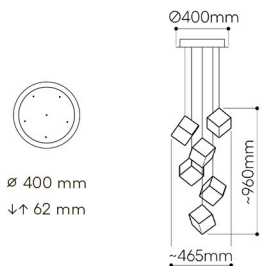

3 pendants

6 pendants

9 pendants

12 pendants

26 pendants

26 pendants
rectangular

chandeliers

Pyrite collection is suitable for bomma constellation. Project your unique vision into space and create your own bomma constellation.