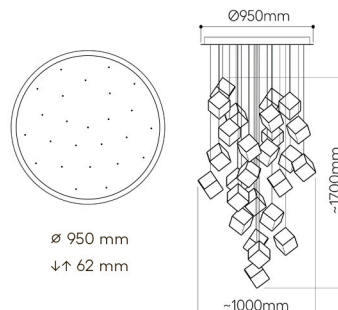

3 pendants

6 pendants

9 pendants

12 pendants

26 pendants

26 pendants
rectangular

chandeliers

Pyrite collection is suitable for bomma constellation. Project your unique vision into space and create your own bomma constellation.