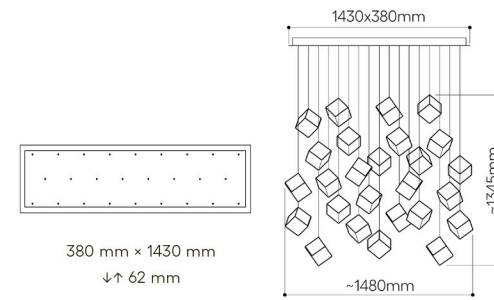

3 pendants

6 pendants

9 pendants

12 pendants

26 pendants

26 pendants
rectangular

chandeliers

Pyrite collection is suitable for bomma constellation. Project your unique vision into space and create your own bomma constellation.