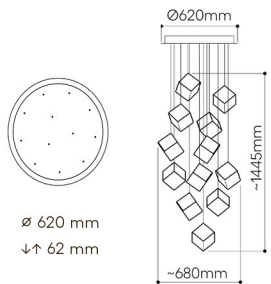

3 pendants

6 pendants

9 pendants

12 pendants

26 pendants

26 pendants
rectangular

chandeliers

Pyrite collection is suitable for bomma constellation. Project your unique vision into space and create your own bomma constellation.